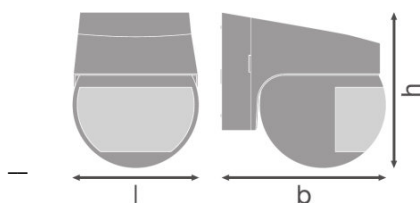

### Dimensions & weight

Length	60.0 mm
Width	77.0 mm
Height	72.0 mm
Product weight	89.00 g